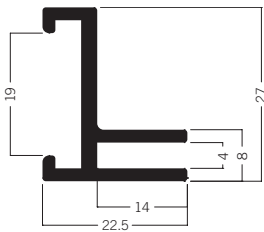

22.5 MM

M 1309 fabric tension extrusion for small formats up to 841 × 1189 mm (DIN A0), 22.5 mm
2.53 kg | 6000 mm