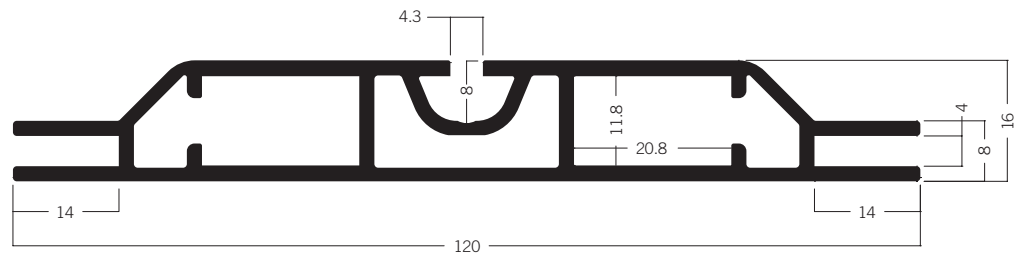

# 120 MM

**M 1901** fabric tension extrusion for light frames 120 mm  
9.77 kg | 6000 mm

**M 1915** fabric tension extrusion for light frames 120 mm  
11.90 kg | 6000 mm

**U 1060** fabric tension extrusion for light frames with multiple layers of fabric 120 mm  
16.20 kg | 6000 mm