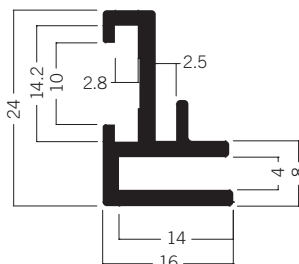

16 MM

M 1607 fabric tension extrusion for small formats up to 594 × 841 mm (DIN A1), 16 mm
1.91 kg | 6000 mm