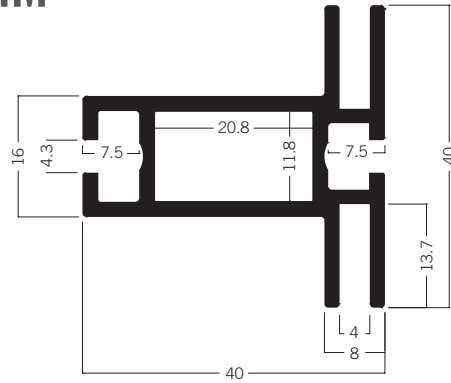

40 MM

M 1307 fabric tension extrusion for double-sided fabric attachment 40 mm
5.39 kg | 6000 mm

28 MM