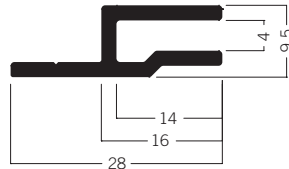

28 MM

M 1614 fabric tension extrusion 28 mm
1.54 kg | 6000 mm