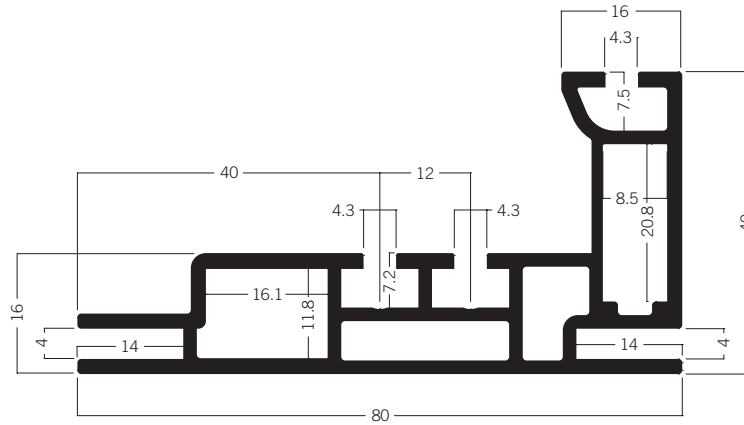

80 MM

M 1935 fabric tension extrusion for light frames 80 mm
9.58 kg | 6000 mm