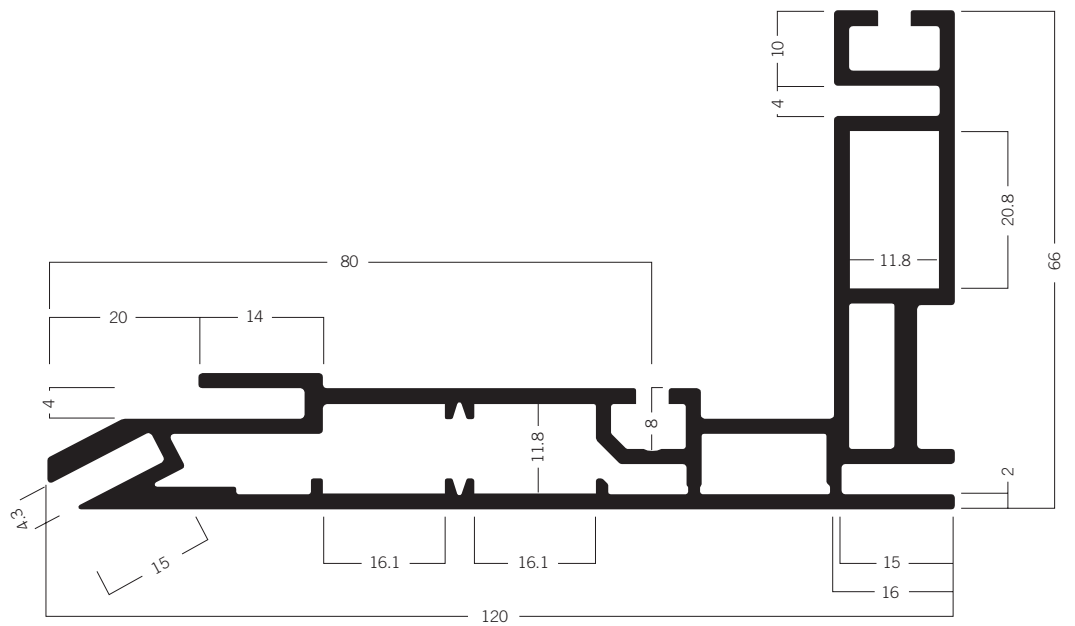

# 120 MM

**M 1901** fabric tension extrusion for light frames 120 mm  
9.77 kg | 6000 mm

**M 1915** fabric tension extrusion for light frames 120 mm  
11.90 kg | 6000 mm

**U 1060** fabric tension extrusion for light frames with multiple layers of fabric 120 mm  
16.20 kg | 6000 mm