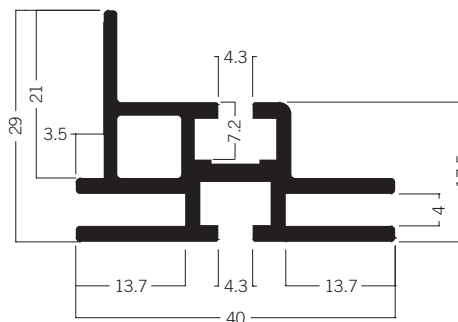

M 1970 fabric tension extrusion for light frames 40 mm
4.34 kg | 6000 mm