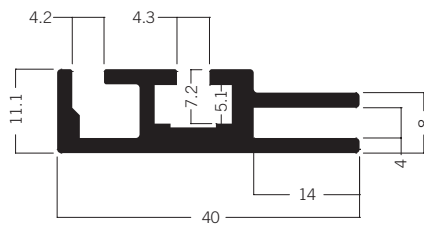

40 MM

M 1930 fabric tension extrusion for light frames 40 mm
3.41 kg | 6000 mm