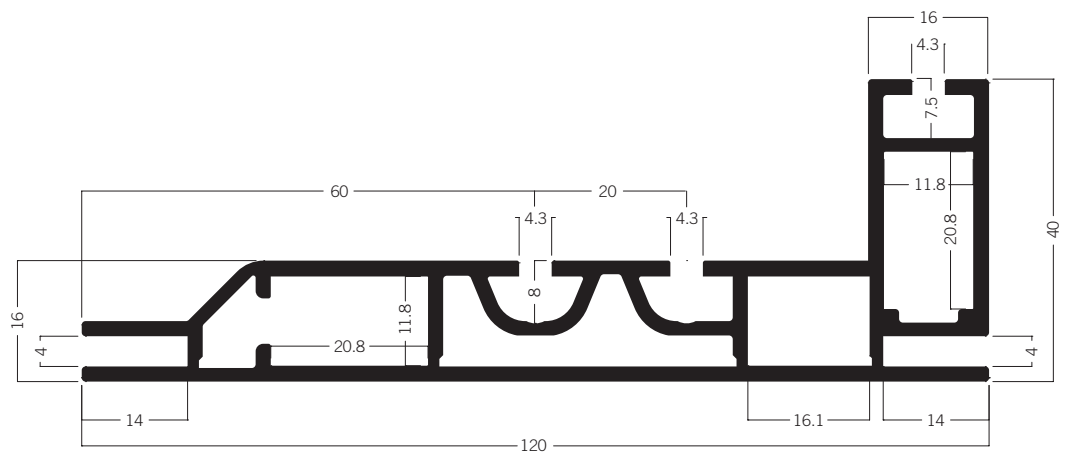

# 120 MM

**M 1901** fabric tension extrusion for light frames 120 mm  
9.77 kg | 6000 mm

**M 1915** fabric tension extrusion for light frames 120 mm  
11.90 kg | 6000 mm

**U 1060** fabric tension extrusion for light frames with multiple layers of fabric 120 mm  
16.20 kg | 6000 mm